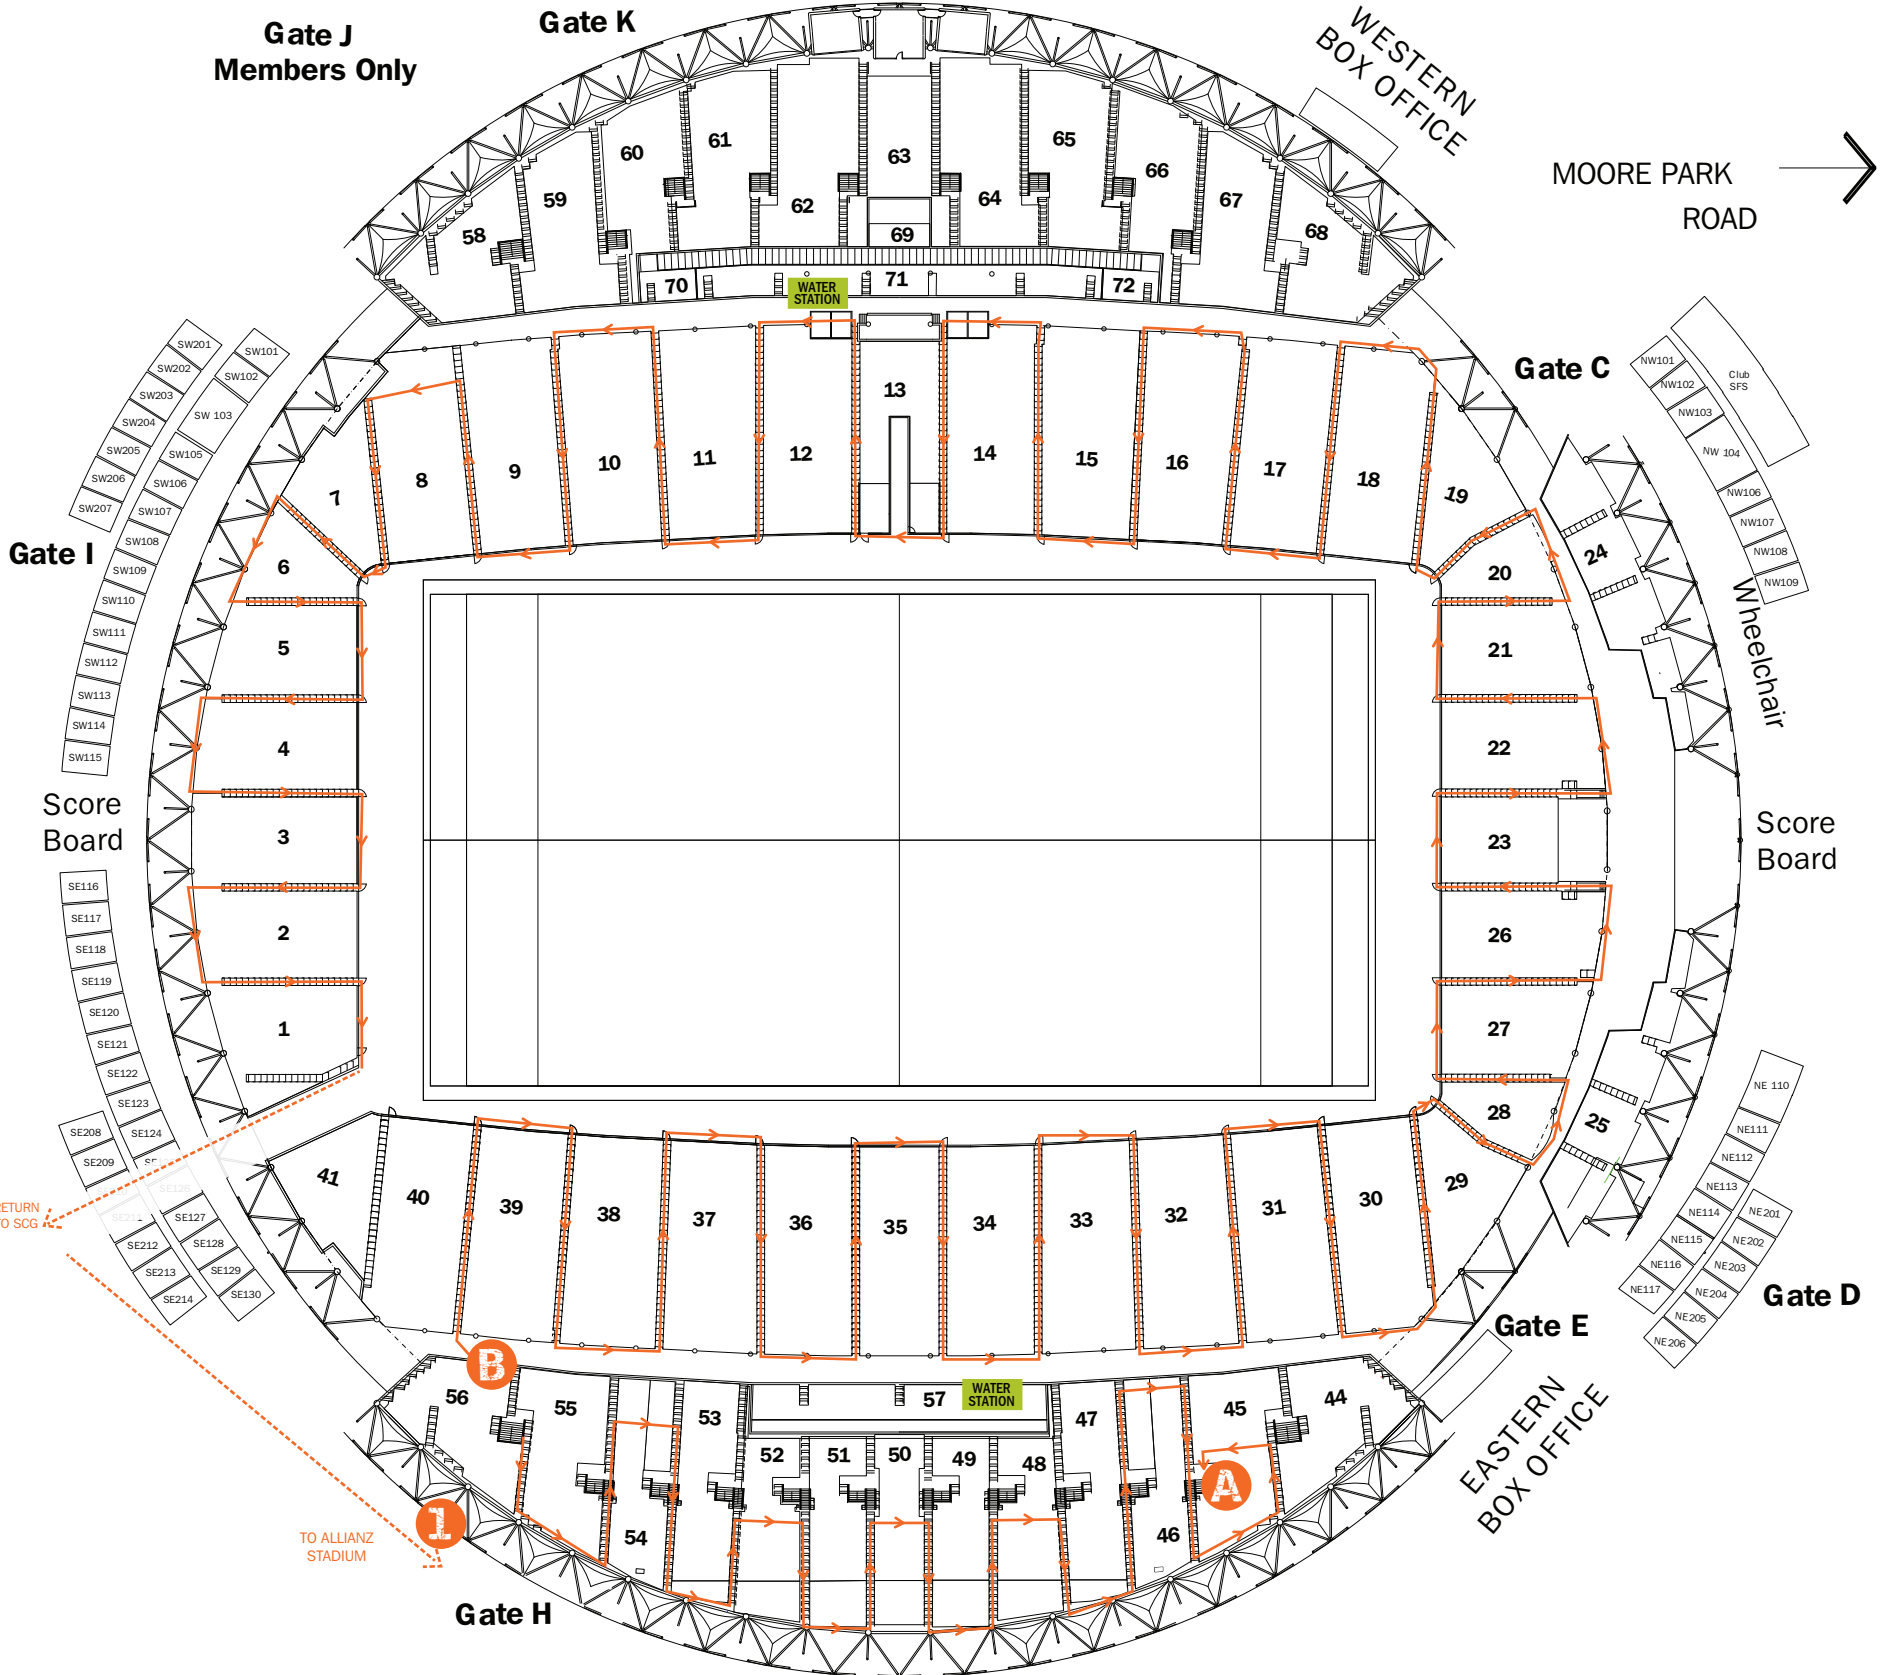

LEGEND	
 ENTRY	 PROCEED TO ALLIANZ STADIUM
 COURSE	 RETURN TO SCG TO FINISH
 START	 MARSHALLING AREA

MEMBERS RESERVE

**Gate A
Members Only**

**Gate J
Members Only**

Gate K

WESTERN
BOX OFFICE

MOORE PARK
ROAD →

CORPORATE RESERVE

LEGEND

- COURSE
- 1** ENTER TO ALLIANZ STADIUM
- 2** RETURN TO SCG TO FINISH
- A** EXIT L3
- B** ENTER L1